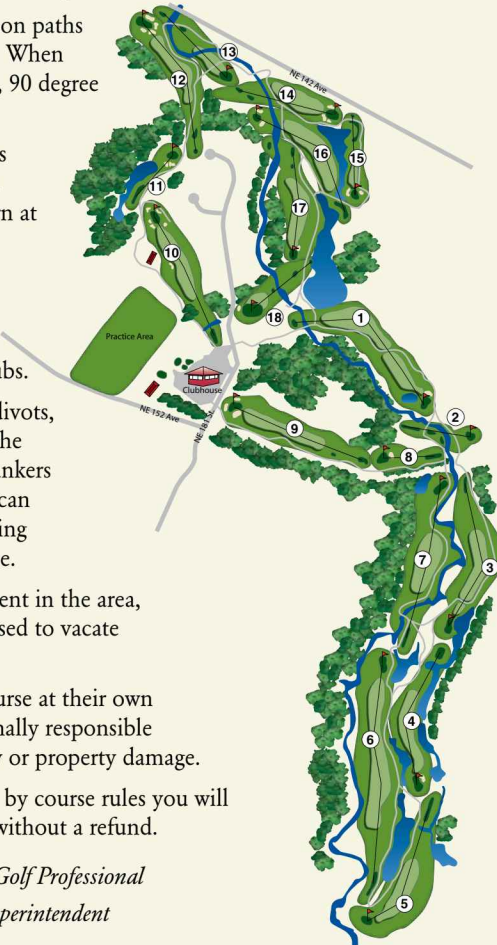

USGA RULES GOVERN ALL PLAY

- All golfers must register in the golf shop prior to starting play and must start from their assigned tees.
- Keep Power Carts on paths wherever possible. When conditions permit, 90 degree rule is in effect.
- Proper golf attire is required. Collared shirts must be worn at all times. No sleeveless shirts.
- Every golfer must have or rent their own set of golf clubs.
- Please replace all divots, fix ball marks on the green, and rake bunkers so the next golfer can have the best playing conditions possible.
- If lightning is present in the area, all golfers are advised to vacate the golf course.
- Players use the course at their own risk and are personally responsible for personal injury or property damage.
- If you don't abide by course rules you will be asked to leave without a refund.

JOE CAIN - *Head Golf Professional*

DON SNYDER - *Superintendent*

15001 NE 181ST • BRUSH PRAIRIE, WA 98606
360-687-4233 • www.golfcedars.com